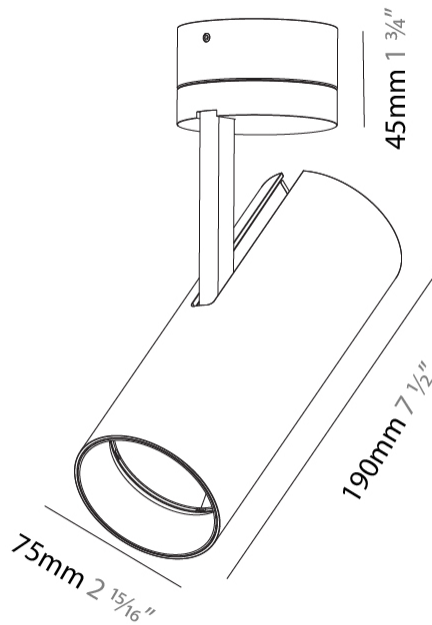

GENERAL

Series: Imagine
Subseries: Imagine 75
Brand: Prolicht
Division: Architectural
Mounting Type: Surface
Mounting Location: Ceiling
Subcategory: Spots

PHYSICAL

Shape: Cylinder
Diameter (mm): 75
Diameter (in): 2 ¹⁵/₁₆
Height (mm): 190
Height (in): 7 ¹/₂
Max. Overall Height (mm): 235
Max. Overall Height (in): 9 ¹/₄
Light Distribution: Adjustable / Direct
Weight (kg): 0.919
Weight (lbs): 2.02
Fixture Finish: SSR / BKV / CWI / CRY / HAB / UFT / ITA / RUA / FTG / MYG / LOD / PUS / FRO / FUP / KIA / POP / BLS / SPG / MEY / GOH / GUM / CHC / COM / ABZ / JAG / OBR / MOS / ROR
Fixture Material: Aluminum Die Cast

ELECTRICAL

Lamp Type: LED (Zhaga Standard)
Input Wattage (W): 20.9
Total Output Wattage (W): 19
Dimming: Tri-Mode (Non-Dimming and Phase Dimming (120Vac only) and 0-10V Dimming)
Driver Included: Yes
Driver Location: Integrated
Driver Type: Constant Current - Universal
Driver Class: Class 2
Input Voltage (V): 120 - 277
Constant Current (MA): 500

LED

Number of LEDs: 1
Color Temperature (°K): 2700 / 3000 / 3500 / 4000
Max. Delivered Lumen (lm): 1490 / 1530 / 1607 / 1640
CRI: >90 CRI
Lamp Life (hrs): 50000

OPTICAL

Reflector°: 20 / 25 / 40
Adjustability: Rotational 350°; Tilt 90°

RATINGS AND CERTIFICATIONS

Certified By: Certified for North American Standards
IP rating: IP20